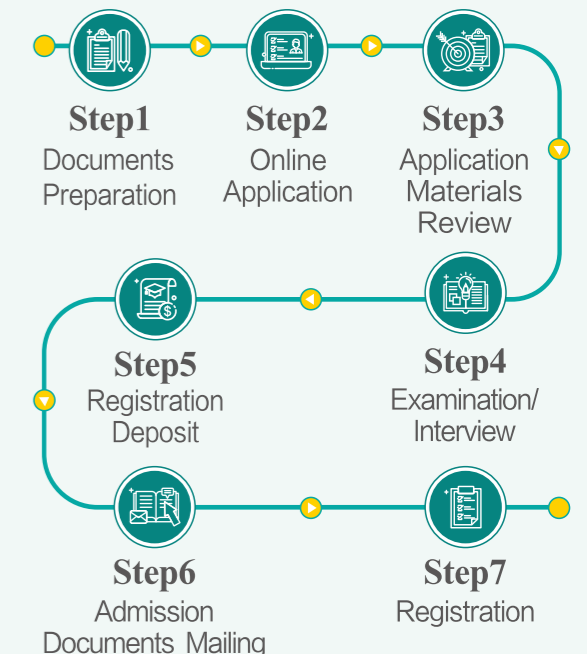

Application and Selection Procedure

Application Period

- First batch: November 15, 2023, to February 15, 2024
- Second batch: February 16, 2024, to March 15, 2024
- Third batch: March 16, 2024, to April 15, 2024
- Fourth batch: April 16, 2024, to May 15, 2024

*Early applicants shall obtain higher chance of getting scholarship.