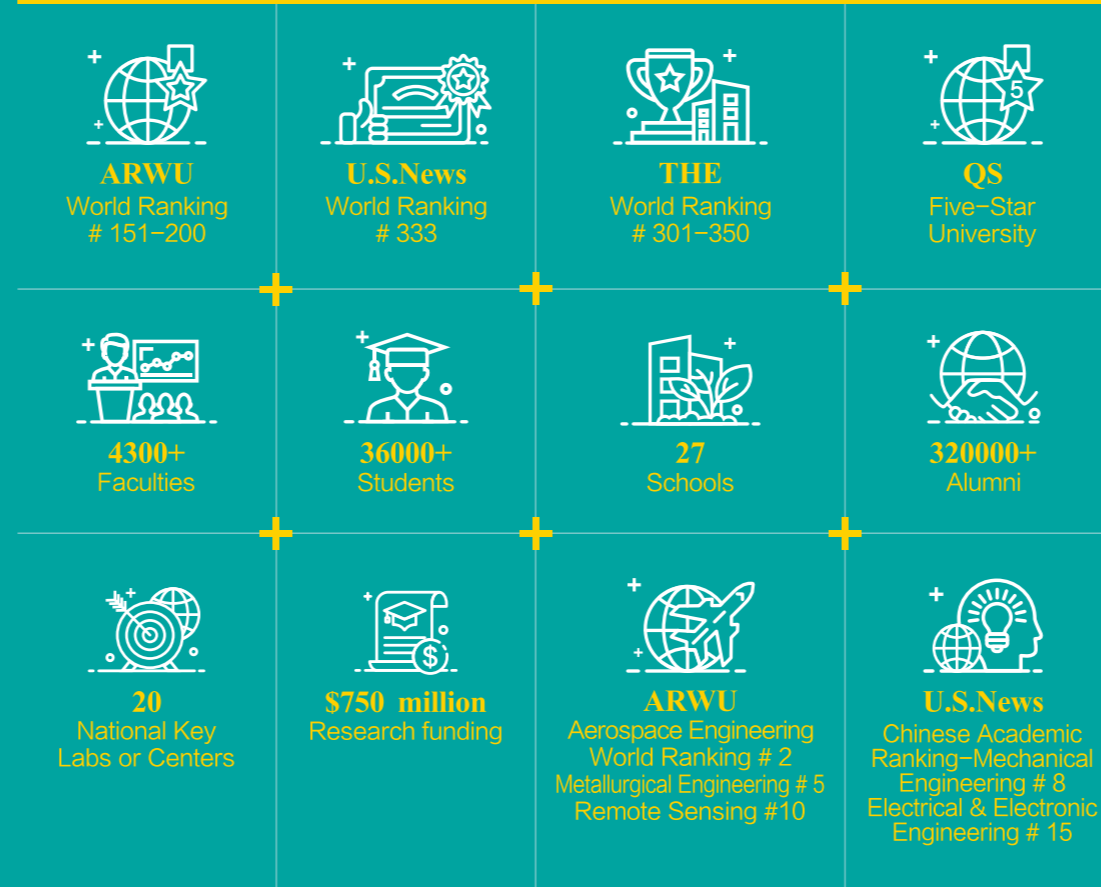

Northwestern Polytechnical University: A Prestigious Engineering University Looking into the Future

Located in the historical and ancient city of Xi'an, Northwestern Polytechnical University (NPU) ranks as a Category A university, as it evolves rapidly with state-of-the-art innovative technologies.

Northwestern Polytechnical University:

- Drawing on its deep moral, intellectual and spiritual roots to promote world scientific and technological progress, NPU maintains the determination to reform and innovate, build its strength and strive for excellence. Looking into the future, NPU aims to keep pushing back the frontiers of knowledge, opening new vistas of intellectual inquiry and turning inspiration into reality as it builds a world-class university with a global reputation in the field of engineering.

NPU-A University of World Reputation

Admission Requirements

- Good physical and mental health.
- Under 25 years old by september 1st, 2024.
- Hold a high school graduation by september 1st, 2024.

Learning Ability

Applicants should be competent in performing scientific research and maintain a good academic grade level. The requirement for previous academic grade level is an average score of 75% and above. NPU accepts international standardized tests such as SAT / ACT / A-Level / AP / IB / IGCSE / WAEC / GED. Applicants may provide other certificates as proof for academic performance.

Language Requirements

Applicants should have Chinese or English language proficiency that meets the requirement.

Medium	Requirement
Chinese	HSK Level 5 (200 or above)
English	IELTS Academic Test overall 6.0 or above (no less than 5.5 in each element)
	TOEFL 80 or above (My best Scores, iBT home edition, Essentials, DI code C317 are accepted)
	Duolingo English Test (115 or above)
	Cambridge International Advanced LEVEL English course-A Cambridge Main Suite Examinations (FCE≥169 or CAE≥180 or CPE)

Nationality Requirements

Applicants must be non-Chinese citizens with valid passports. More requirements are available on official website.

Fees

Program	Undergraduate
Tuition Fee	English medium: 22000 CNY/Year Chinese medium: 20000 CNY/Year
Application Fee	600 CNY/100 USD (Non-refundable)
Insurance	800 CNY/Year
Accommodation	7200 CNY/Year (Double Room)